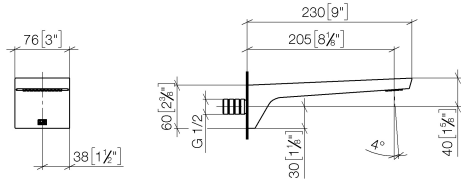

CL.1 Bath spout for wall mounting - Brushed Champagne (22kt Gold)

CL.1

13 801 705

- 205mm projection
- rectangular spray pattern with 55 individual jets
- hole diameter 37 mm
- 1/2" connection
- plug-link mounting
- max. flow 24.6 l/min at 3 bar flow pressure

mm [inches]

Flow rate chart

13 801 705

Parts for other finishes can be found here: [Chrome](#)

Spare parts list

No.	Item Number	Name	Quantity used	Delivery time
1	09 24 03 081 10 90	extension	1	2
2	09 24 03 180 90	nipple	1	2
3	09 14 10 119 90	seal	1	2
4	09 31 20 027 10-00	plug	2	10
5	09 14 10 132 90	seal	2	2
6	90 31 11 004 00 90	pin	1	2
7	90 11 02 299 00 90	aerator	1	2