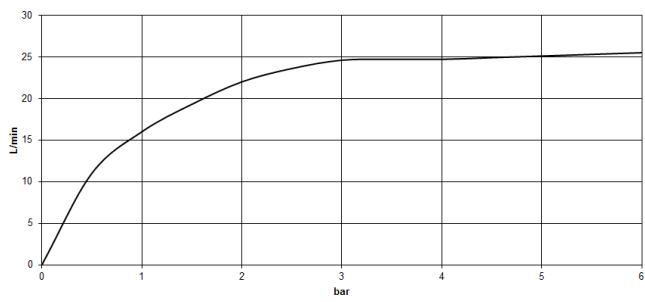

CL.1 Bath spout for wall mounting - Brushed Champagne (22kt Gold)

CL.1

13 801 705

- 205mm projection
- rectangular spray pattern with 55 individual jets
- hole diameter 37 mm
- 1/2" connection
- plug-link mounting
- max. flow 24.6 l/min at 3 bar flow pressure

mm [inches]

Flow rate chart

13 801 705

Parts for other finishes can be found here: [Chrome](#)

Spare parts list

No.	Item Number	Name	Quantity used	Delivery time
1	09 24 03 081 10 90	extension	1	2
2	09 24 03 180 90	nipple	1	2
3	09 14 10 119 90	seal	1	2
4	09 31 20 027 10-00	plug	2	10
5	09 14 10 132 90	seal	2	2
6	90 31 11 004 00 90	pin	1	2
7	90 11 02 299 00 90	aerator	1	2