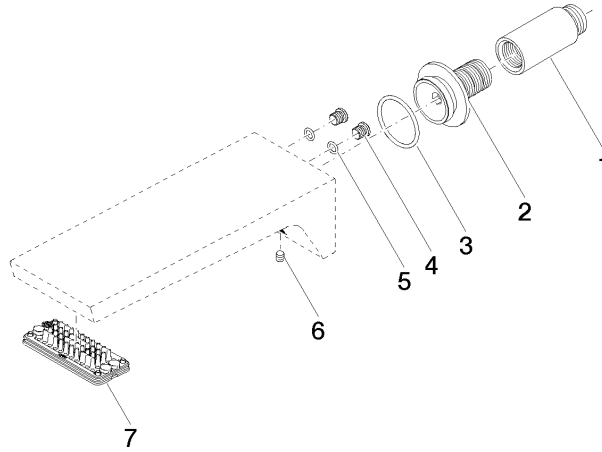

CL.1 Bath spout for wall mounting - Brushed Champagne (22kt Gold)

CL.1

13 801 705

- 205mm projection
- rectangular spray pattern with 55 individual jets
- hole diameter 37 mm
- 1/2" connection
- plug-link mounting
- max. flow 24.6 l/min at 3 bar flow pressure

mm [inches]

Flow rate chart

13 801 705

Parts for other finishes can be found here: [Chrome](#)

Spare parts list

No.	Item Number	Name	Quantity used	Delivery time
1	09 24 03 081 10 90	extension	1	2
2	09 24 03 180 90	nipple	1	2
3	09 14 10 119 90	seal	1	2
4	09 31 20 027 10-00	plug	2	10
5	09 14 10 132 90	seal	2	2
6	90 31 11 004 00 90	pin	1	2
7	90 11 02 299 00 90	aerator	1	2